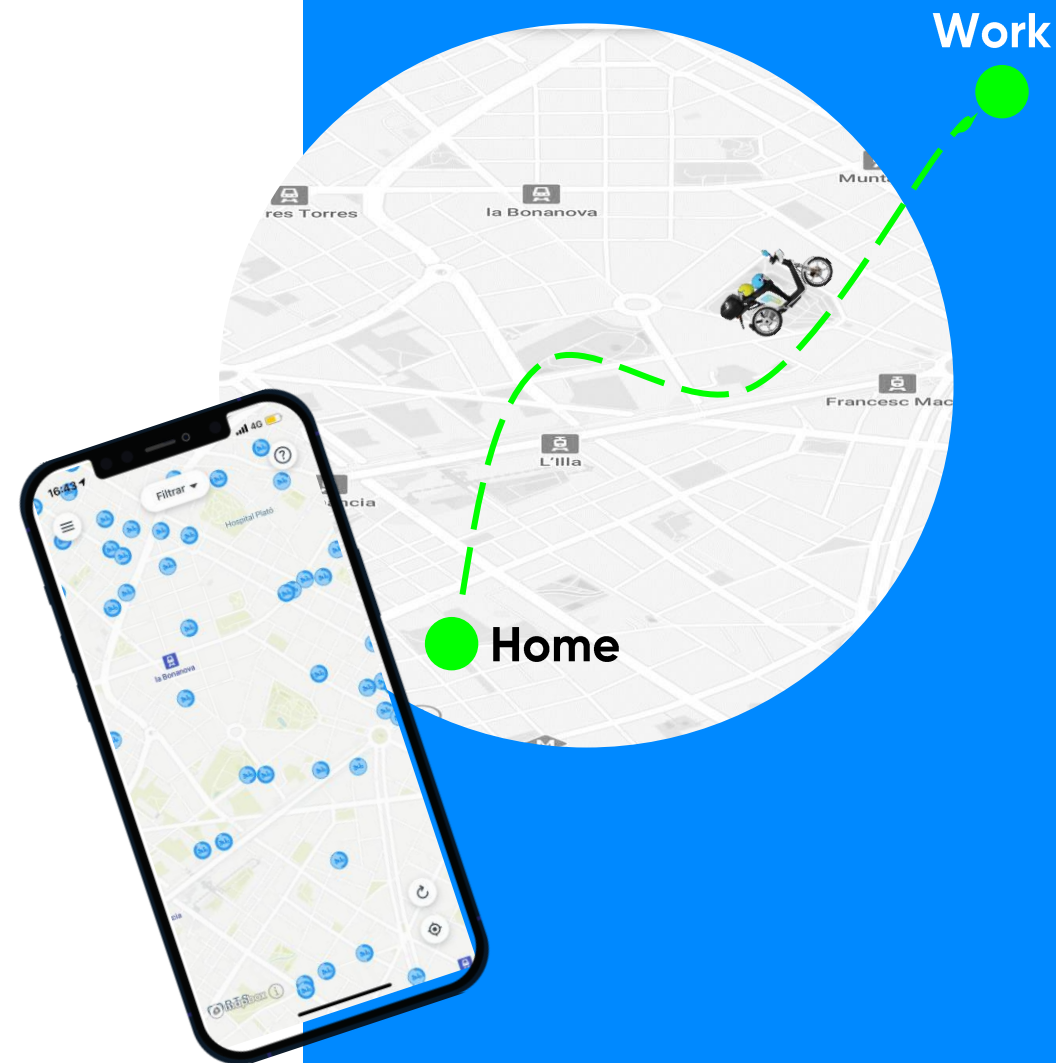

Welcome to

From now on, ECOOLTRA is the new CORPORATE transport.

- + Flat rates for companies
- + Monthly subscriptions from 11€ month/employee
- + Including 20 or 40 min daily for free
- + Simple, centralised invoicing with no surprises
- + B2B product, only available for companies
- + Flexible, cancel whenever you want