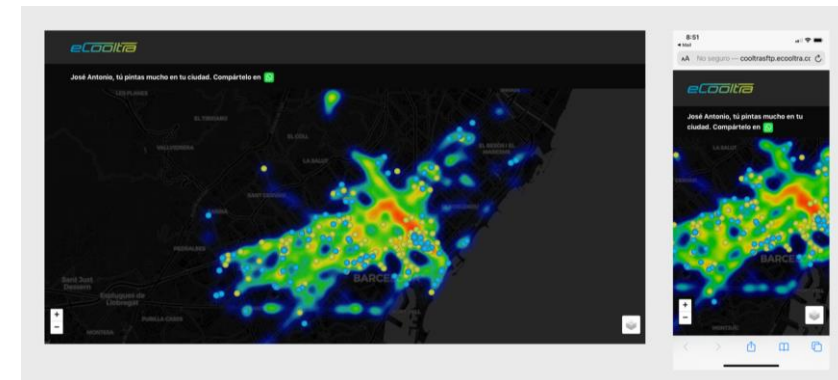

- + Reduce CO2 calculation.
- + Number of ridden KM's.
- + Number of trips/day.
- + Number of signed up users.
- + Heat maps showing most frequented areas.

All data will be shared anonymously and aggregated.