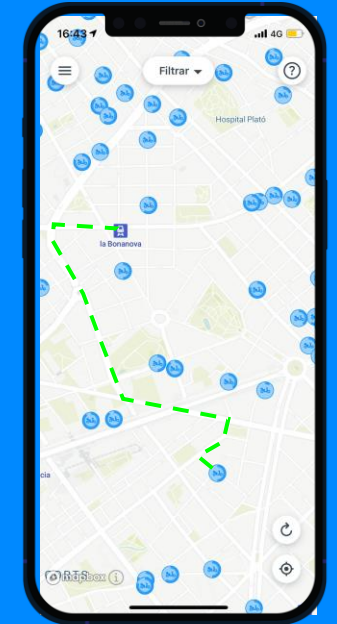

Service process

Do you want to join the most flexible and sustainable mobility for companies?

- + Let us know which employees join our service.
- + Employees must enter their corporate email in the Cooltra APP.
- + Cooltra will activate the tariff once we have all the workers.
- + A launch day is agreed.
- + From the 25th to the 30th of each month, new registrations and cancellations in the service will be informed.
- + From the 1st to the 5th of each month, Cooltra issues the invoice to the company