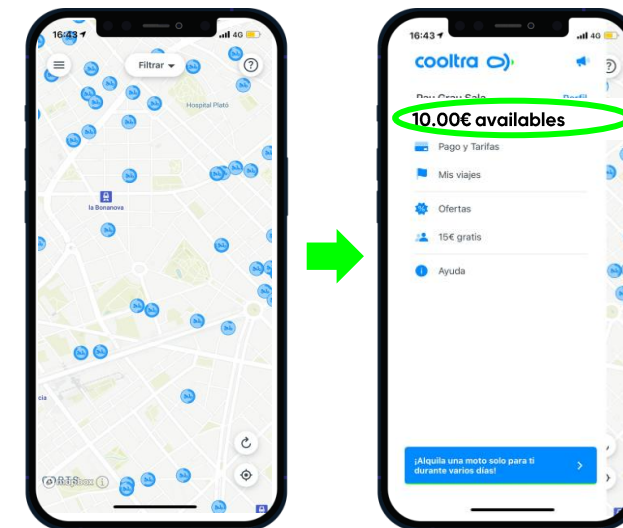

Rates – Cooltra for Employees

Choose the tariff that suits you best! River or Ocean?

River

Ocean

The employee receives:

5€ per day in your wallet
17 min a day of mobility!

10€ per day in your wallet
32 min a day of mobility!

The company pays:

20€ /month/employee

32€ /month/employee

- The credit will be recharged every day in your Wallet in the App (see picture above right).
- At 23:59 the remaining credit disappears and at 00:00 it is recharged again. It is not cumulative.
- If the employee consumes more than the credit of your tariff, it will be charged from the card he/she has used.
- The company is exempt from liability as the T&C is signed by the employee with Cooltra.
- In order to be able to locate your employees, a corporate email address is required.

Prices excl. VAT
Spain: 5€ = 17 minutes // 10€ = 35 minutes
Italy: 5€ = 17 minutes // 10€ = 35 minutes
Portugal: 5€ = 23 minutes // 10€ = 46 minutes